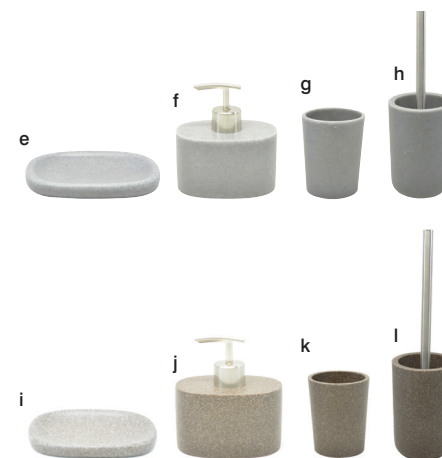

Stone effect

a. Beige soap dish	5340835	€6.60
b. Beige soap dispenser	5340774	€9.25
c. Beige tumbler	5340804	€6.60
d. Beige toilet brush holder	5340866	€15.90
e. Grey soap dish	5340842	€6.60
f. Grey soap dispenser	5340781	€9.25
g. Grey tumbler	5340811	€6.60
h. Grey toilet brush holder	5340873	€15.90
i. Dark brown soap dish	5340828	€6.60
j. Dark brown soap dispenser	5340767	€9.25
k. Dark brown tumbler	5340798	€6.60
l. Dark brown toilet brush holder	5340859	€15.90