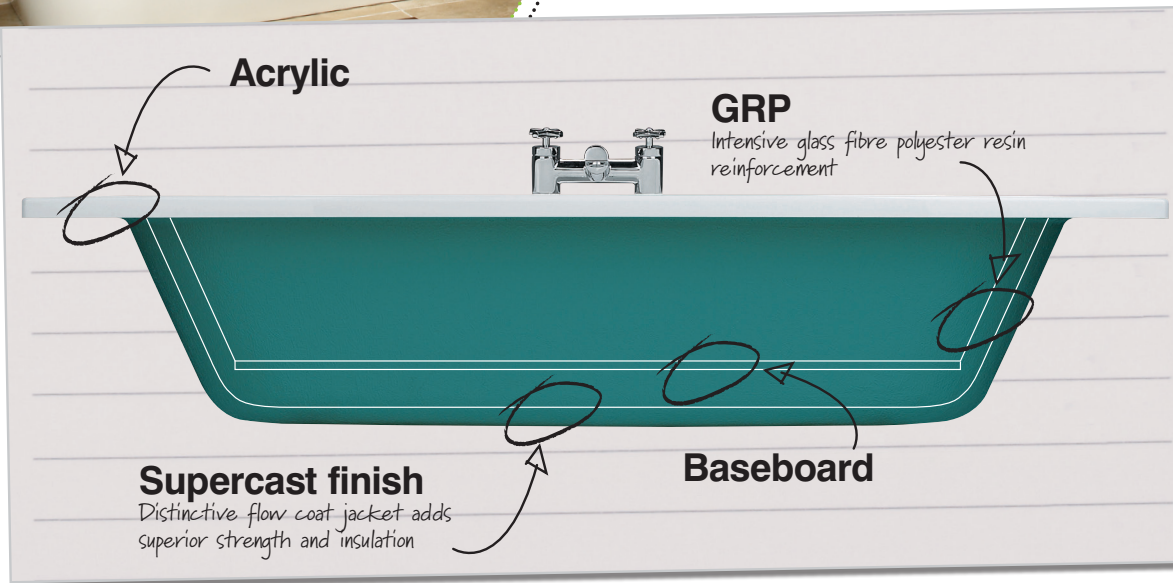

Supercast
option available
on these baths...

Adelphi L-shaped
Adelphi curved
Shaftesbury standard
Helena