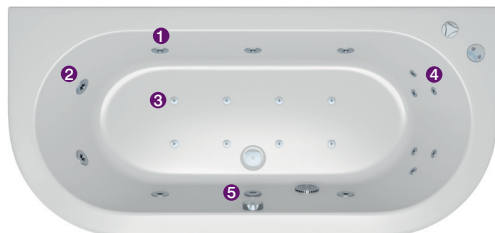

Many of our baths can be factory fitted with a Wellness system ranging from twin-ended and showerbaths to corner baths. Just look out for these symbols throughout the baths section to check compatibility:

- 1 5 directional whirlpool side jets
- 2 2 directional reflexology (foot) jets
- 3 8 fixed base jets
- 4 6 directional back jets
- 5 Chromatherapy light