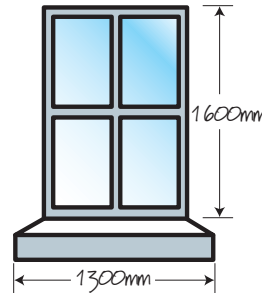

Indicate openings – windows, doors, archways and hatched

- Mark the location of windows, doors, archways, hatches
- Include the opening swing of doors

3

Indicate any obstacles that can't be moved and include main services, electric, water and gas

- Indicate items that must be planned around
- Your boiler, meters, radiators, soil stack, stop cock, alcoves, etc
- Finally add main services, electric, water and gas