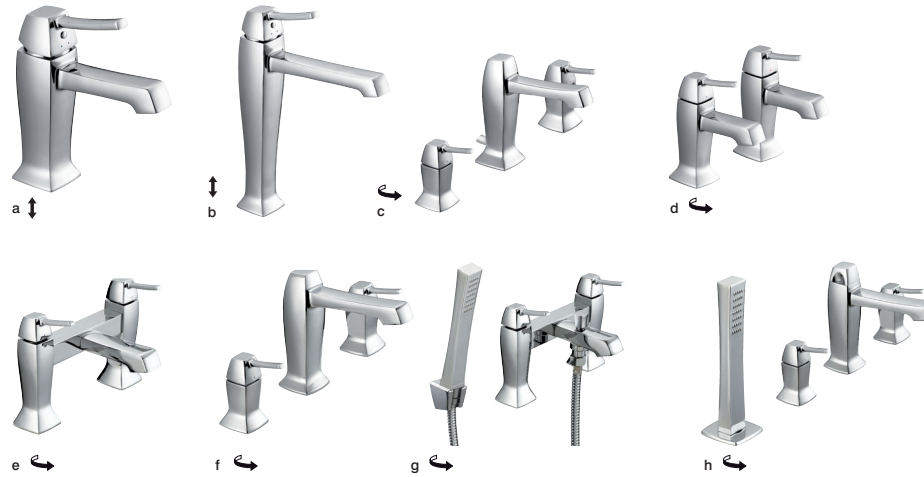

Opulent ♦

COOKE
& LEWIS

a. Single lever basin mixer*	LP (0.3 bar)	4006398	€99.50
b. Single lever tall basin mixer*	LP (0.5 bar)	4006367	€113
c. 3 tap hole basin mixer	LP (0.1 bar)	4006374	€132
d. Basin taps	LP (0.2 bar)	4006343	€73
Bath taps	LP (0.5 bar)	4006350	€79.75
e. 2 tap hole bath mixer	LP (0.5 bar)	4006312	€132
f. 3 tap hole bath mixer	LP (0.2 bar)	4004691	€166
g. 2 tap hole bath shower mixer	LP (0.5 bar)	4006381	€146
h. 4 tap hole bath shower mixer	LP (0.5 bar)	4006305	€179