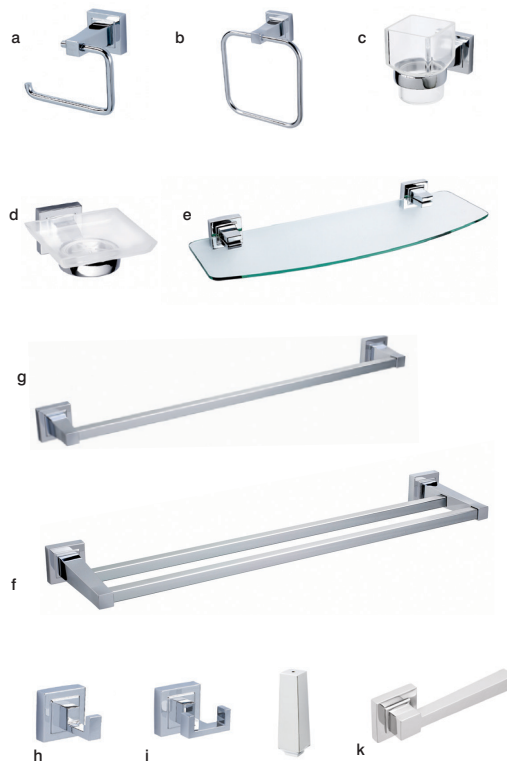

also available in gold effect

Cascade SS

a. Toilet roll holder	H185 x W165 x D80mm	5191451	€19.90
b. Towel ring	H21 x W185 x D75mm	5191475	€21.25
c. Tumbler		5191550	€21.25
d. Soap dish		5191536	€21.25
e. Towel rail	H52 x W662 x D81mm	5191499	€25.20
f. Double towel rail	H52 x W662 x D150mm	5191512	€33.20
g. Glass shelf	H52 x W500 x D177mm	5191574	€25.20
h. Single robe hook		5191598	€10.60
i. Double robe hook		5191611	€11.90
j. Light pull		5191635	€10.60
k. Cistern lever		5191666	€11.90