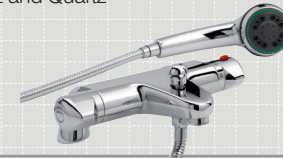

MAKE
YOUR BATH
EASIER TO USE

easy living baths

COOKE
& LEWIS

225 litres

Leonato walk-in P-shaped showerbath

- front panel included with bath
- must be used with thermostatically controlled taps

L1675 x W850mm (capacity 225L)		
RH	3828113	€3050
LH (shown)	3828106	€3050
End panel	3828120	€171

190 litres

Leonato midi walk-in*

- must be used with thermostatically controlled taps

L1050 x W665mm (capacity 190L)		
RH	3827888	€2750
LH (shown)	3827871	€2750
End panel		
RH	3827901	€198
LH	3827895	€198

Leonato walk-in baths...

- have no tap holes ready for you to drill your own
- fitted with twin wastes
- the following bath shower mixers can be used along with the TMV thermostatic valve:

Salzburg, Cascade 2 tap hole, Metro, Mode, Linear, Timeless, Quattro, Minima, Deco, Classic, Crystal, Amber, Azure, Opal, Topaz and Quartz

MAKE
YOUR BATH
EASIER TO USE

easy living taps

COOKE
& LEWIS

Easy living taps

a. Single lever sequential basin mixer LP (0.5 bar) 5055063573515 (Part number IT001CP)	€158
b. 2 tap hole intaplus bath shower mixer HP (1 bar) 5055063573522 (Not compatible with the midi walk-in bath. Part number 922245CP)	€331

Trimex TMV mixing valve

- TMV3 thermostatic mixing valve
- regulates temperature to within +0/-2 °C to prevent scalding
- rapid shutdown
- 15mm suitable for all basin brassware
- 22mm suitable for all bath brassware

TMV taps

TMV (thermostatic mixer valve) taps protect against scalding.

H144 x L152 x D57mm 15mm (0.2 bar)
5012663007864

€131

H147 x L154 x D57mm 22mm (0.6 bar)
5012663007871

€131

Taps are sold separately.
*Not compatible with the Intaplus bath shower mixer.