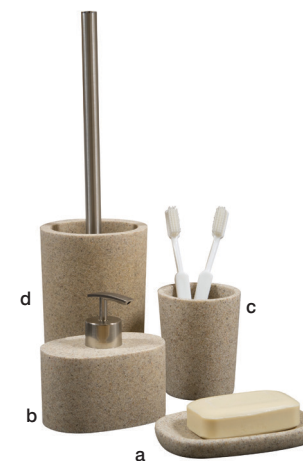

Stone effect

a. Beige soap dish	5340835	€6.60
b. Beige soap dispenser	5340774	€9.25
c. Beige tumbler	5340804	€6.60
d. Beige toilet brush holder	5340866	€15.90
e. Grey soap dish	5340842	€6.60
f. Grey soap dispenser	5340781	€9.25
g. Grey tumbler	5340811	€6.60
h. Grey toilet brush holder	5340873	€15.90
i. Dark brown soap dish	5340828	€6.60
j. Dark brown soap dispenser	5340767	€9.25
k. Dark brown tumbler	5340798	€6.60
l. Dark brown toilet brush holder	5340859	€15.90