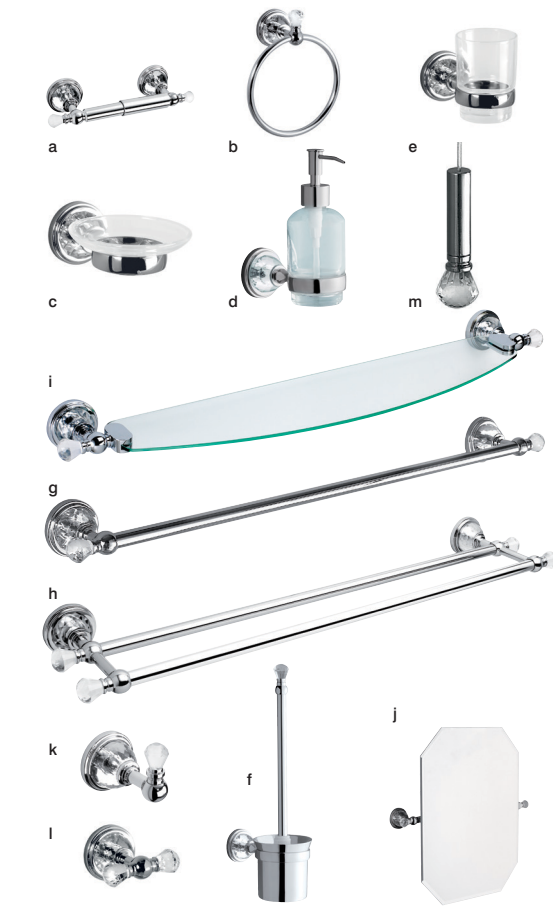

also available in gold effect

Cascade SS

a. Toilet roll holder	H185 x W165 x D80mm	5191451	€19.90
b. Towel ring	H21 x W185 x D75mm	5191475	€21.25
c. Tumbler		5191550	€21.25
d. Soap dish		5191536	€21.25
e. Towel rail	H52 x W662 x D81mm	5191499	€25.20
f. Double towel rail	H52 x W662 x D150mm	5191512	€33.20
g. Glass shelf	H52 x W500 x D177mm	5191574	€25.20
h. Single robe hook		5191598	€10.60
i. Double robe hook		5191611	€11.90
j. Light pull		5191635	€10.60
k. Cistern lever		5191666	€11.90

Timeless SS

a. Toilet roll holder	H185 x W90 x D70mm	5052931112364	€25.20
b. Towel ring	H185 x W165 x D55mm	5052931112302	€26.50
c. Soap dish		5052931112326	€26.50
d. Tumbler		5052931112319	€26.50
e. Toilet brush	H130 x W130 x D40mm	5052931112388	€30.50
f. Towel rail	H55 x W689 x D84mm	5052931112289	€30.50
g. Double towel rail	H64 x W800 x D60mm	5052931112333	€38.50
h. Glass shelf	H55 x W689 x D152mm	5052931112340	€30.50
i. Mirror	H630 x W460 x D75mm	5052931112401	€59.75
j. Single robe hook		5191819	€10.60
k. Double robe hook		5191833	€9.25
l. Light pull		5052931112395	€9.25