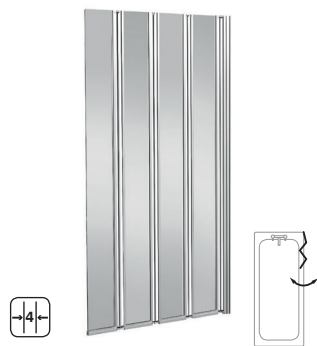

Amazon 4 fold screen

- reversible semi framed screen
- easy clean glass
- nominal 15mm adjustment for out of true walls

Polished silver effect/clear
W850 x H1500mm 5397007062045 ◆ €265