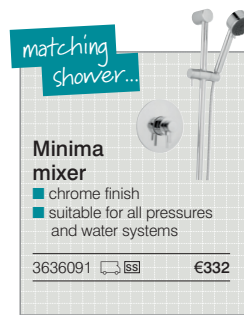

Minima ♦

a. Single lever basin mixer*	LP (0.3 bar) 4067900 ♦ SS	€93
b. 1 tap hole basin mixer	LP (0.1 bar) 3634295 ♦ SS	€126
c. Basin taps LP (0.1 bar) 4067856 ♦ SS		€79.75
Bath taps LP (0.1 bar) 4067863 ♦ SS		€86.25
d. 3 tap hole wall mounted basin mixer	LP (0.1 bar) 4067832 ♦	€172
3 tap hole wall mounted bath mixer	LP (0.2 bar) 4067849 ♦	€172
e. 2 tap hole bath mixer	LP (0.2 bar) 4067719 ♦ SS	€132
f. 3 tap hole bath mixer	LP (0.2 bar) 3634349 ♦ SS	€93
g. 2 tap hole bath shower mixer	LP (0.2 bar) 4067726 ♦ SS	€152