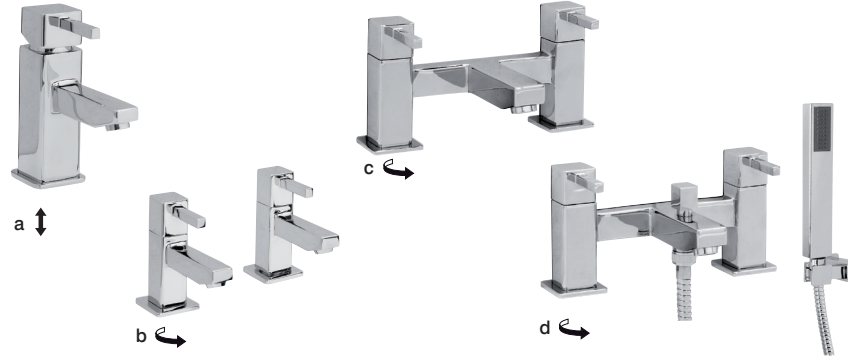

Meribel ◆ SS

COOKE
& LEWIS

a. Single lever basin mixer*			
LP (0.5 bar)	4006671	€146	
b. Basin taps LP (0.3 bar)	4006633	€119	
Bath taps LP (0.2 bar)	4006640	€93	
c. 2 tap hole bath mixer			
LP (0.2 bar)	4006664	€226	
d. 2 tap hole bath shower mixer			
LP (0.3 bar)	4006657	€239