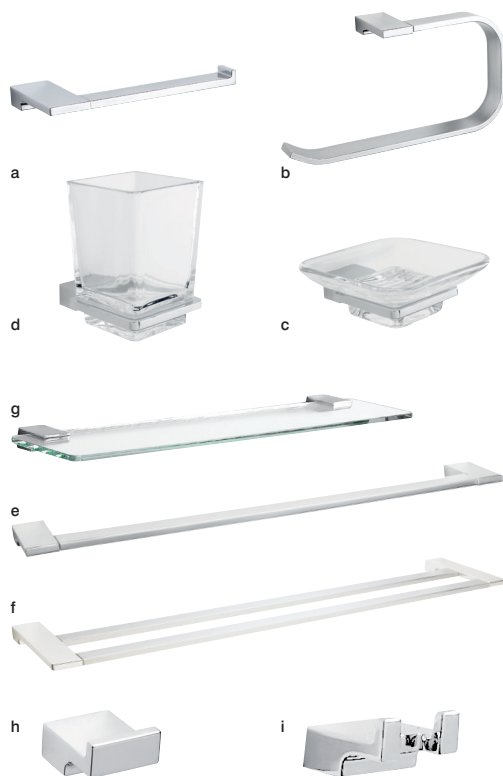

Illumini SS

a. Toilet roll holder	H17.8 x W69.2 x D2.5mm	5190386	€25.20
b. Towel ring	H26 x W14.2 x D8.7mm	5190393	€26.50
c. Soap dish		5190423	€26.50
d. Tumbler		5190430	€26.50
e. Towel rail	H16 x W647 x D70mm	5190409	€30.50
f. Double towel rail	H16 x W647 x D120mm	5190416	€33.50
g. Glass shelf	H21 x W500 x D112mm	5190447	€30.50
h. Single robe hook		5190454	€9.25
i. Double robe hook		5190461	€10.60

COOKE
& LEWIS