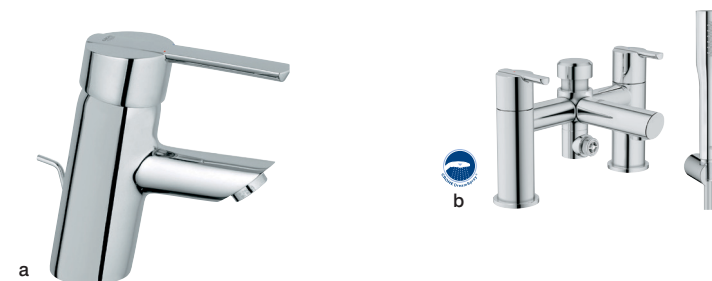

Feel ♦

GROHE
ENJOY WATER®

a. Single lever basin mixer*	HP (1.0 bar) 4005176838934	€66.25
b. 2 tap hole bath shower mixer	LP (0.2 bar) 4005176881855	€265