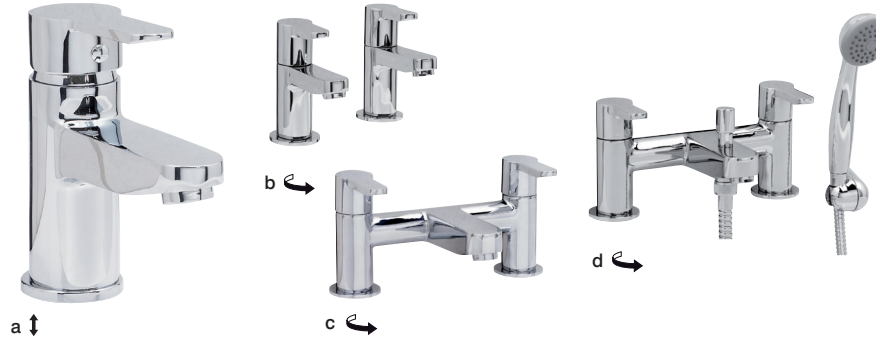

Tahoe ◆ SS

COOKE
& LEWIS

a. Single lever basin mixer*	LP (0.5 bar) 4006725	€132
b. Basin taps	LP (0.3 bar) 4006688	€90.25
Bath taps	LP (0.2 bar) 4006695	€93
c. 2 tap hole bath mixer	LP (0.2 bar) 4006718	€172
d. 2 tap hole bath shower mixer	LP (0.2 bar) 4006701	€190