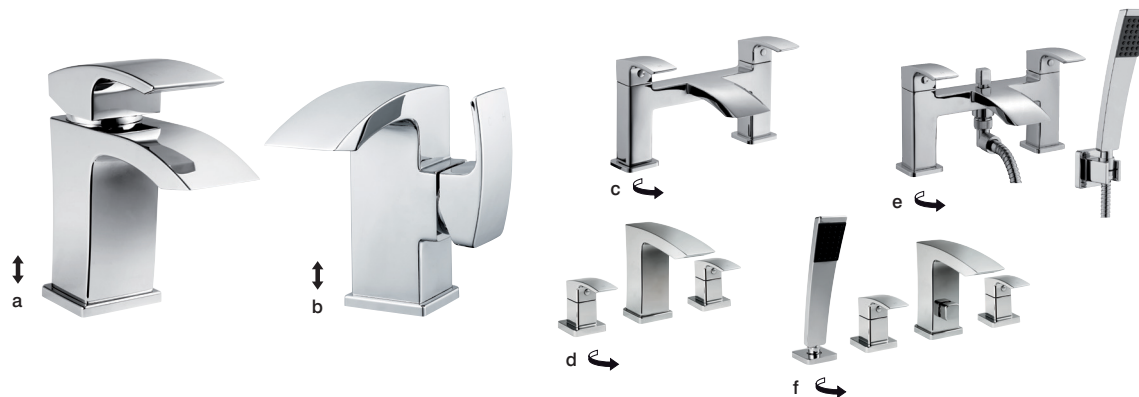

Metro ◆

a. Single lever basin mixer*	LP (0.5 bar)	3657737 ◆ SS	€172
b. Single lever basin mixer with side control*	LP (0.3 bar)	4067818 ◆ SS	€172
c. 2 tap hole bath mixer	LP (0.1 bar)	4006572 ◆ SS	€198
d. 3 tap hole bath mixer	LP (0.2 bar)	3657744 ◆	€198
e. 2 tap hole bath shower mixer	LP (0.2 bar)	4006589 ◆ SS	€224
f. 4 tap hole bath shower mixer	LP (0.5 bar)	3657751 ◆	€238