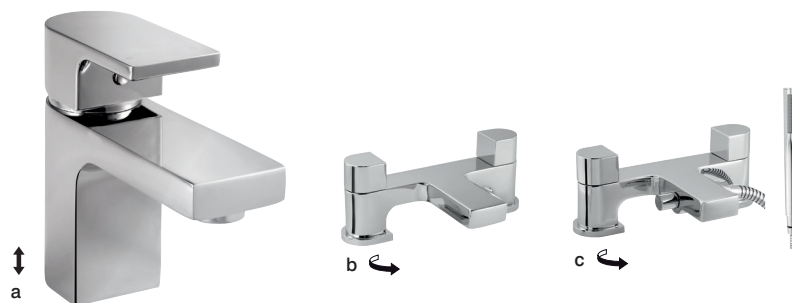

Mode ◆ SS

a. Single lever basin mixer	LP (0.2 bar)	3635070	€132
b. 2 tap hole bath mixer	LP (0.5 bar)	3635087	€143
c. 2 tap hole bath shower mixer	LP (0.5 bar)	3635094	€156