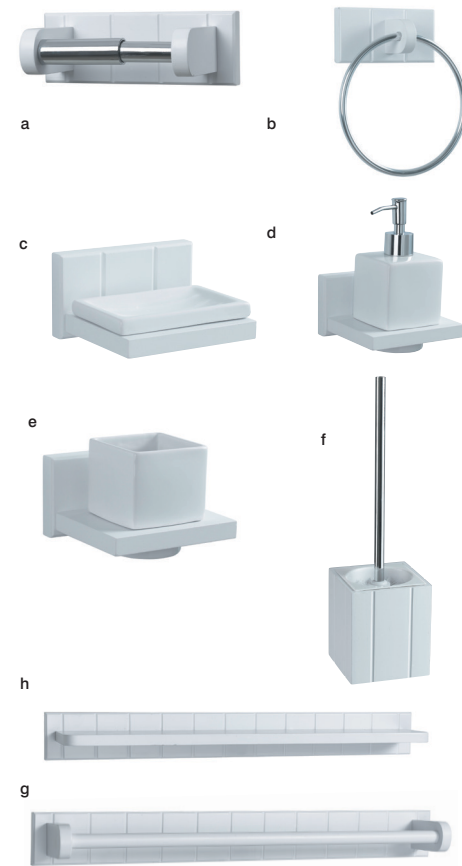

Adelite SS

a. Toilet roll holder	H115 x W22 x D76mm	5052931104307	€11.90
b. Towel ring	H208 x W195 x D75mm	5052931104352	€13.25
c. Soap dish		5052931104345	€13.25
d. Soap dispenser		5052931104321	€13.25
e. Tumbler		5052931104338	€13.25
f. Toilet brush		5052931104369	€17.25
g. Towel rail	H62 x W1100 x D80mm	5052931104291	€13.25
h. Shelf	H62 x W1250 x D76mm	5052931104314	€19.90