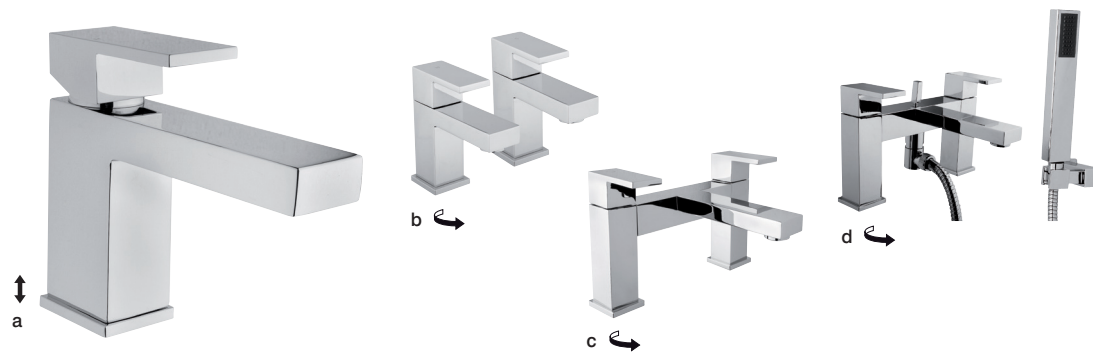

Mode ◆ SS

a. Single lever basin mixer	LP (0.2 bar)	3635070	€132
b. 2 tap hole bath mixer	LP (0.5 bar)	3635087	€143
c. 2 tap hole bath shower mixer	LP (0.5 bar)	3635094	€156

Salzburg ◆

COOKE
& LEWIS

a. Single lever basin mixer*	LP (0.5 bar)	4006824	€199
b. Basin taps	LP (0.3 bar)	4006787	€146
Bath taps	LP (0.2 bar)	4006794	€159
c. 2 tap hole bath mixer	LP (0.5 bar)	4006817	€239
d. 2 tap hole bath shower mixer	HP (1.0 bar)	4006800	€265