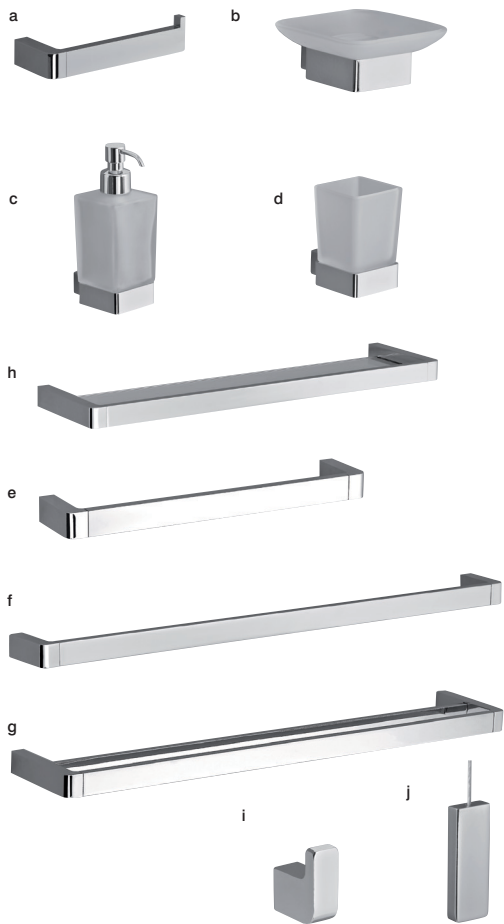

Streamline SS

COOKE
& LEWIS

a. Toilet roll holder	H69 x W177 x D41mm	5287222	€30.50
b. Soap dish		5287246	€31.80
c. Soap dispenser		5287192	€17.25
d. Tumbler		5287239	€31.80
e. Mini towel rail	H52 x W294 x D36mm	5287161	€33.20
f. Towel rail	H52 x W589 x D36mm	5287178	€35.80
g. Double towel rail	H25 x W616 x D105mm	5287185	€43.80
h. Shelf	H25 x W504 x D41mm	5287253	€35.80
i. Single robe hook		5287215	€10.60
j. Light pull		5287208	€10.60